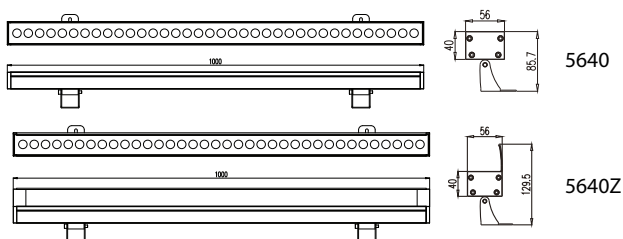

**LED WALL WASHER - 60W
WATER PROOF - IP65**

PRODUCT DESCRIPTION:

PURERENA LED Wall Washer Features:

- Private molding landscape & architectural lighting
- Die-cast aluminum housing
- UV Stabilized powder coated finish
- High efficiency, long life LEDs
- Versatile optics light distribution
- Silicon gaskets for IP66 protection

PICTURES:

SCOPE OF APPLICATION:

LED wall washer light is an outdoor linear fixture that offers plenty of possibilities in terms of powerful, colorful lighting for facades and architecture. These wall washers feature powerful LED in a sturdy frame, which offers high resistance to UV rays and weather. These fixtures also work on the basis of DMX512, making them perfect for architectural contour lighting on buildings, ornamental colour washing effects for gardens, bridges, shopping centers, theme parks, entertainment plazas and more.

SPECIFICATIONS:

Electrical Parameters

Model	5640 / 5640Z	
Wattage	60W/72W (White), 72W/96W (RGBW)	
Input voltage	AC100-240V 50/60Hz or DC24V	
Driver	Constant current driver, IP67 (CE/CB/TUV/UL)	
PF	>0.9	
THD	<15%	
Control	On/Off / DMX512	

Photometric Parameters

LED Type	24/36PCS 3535 SMD	
LED Brand	Osram, Cree, Lumileds	
CRI	>80	
MacAdam Ellipse	5 SDCM (3 SDCM optional)	
Beam Angle	10°/15°/30°/45°/60° /10*60°	
CCT	3000K/4000K/5000K/5700K/6500K	RGBW
Luminous Efficacy	80LM/W	55LM/W
Lumen	4800LM (60W) / 5760LM (72W)	3960LM (72W) / 5280LM (96W)