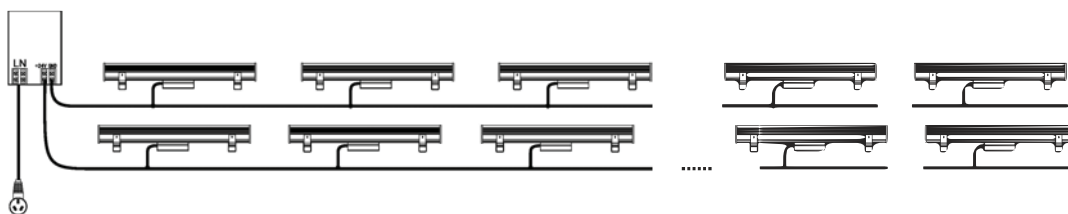

AC240V need to be customized.

**PHOTOMETRIC DATA:**

**LED WALL WASHER - 60W  
 WATER PROOF - IP65**

**INSTALLATION ILLUSTRATION:**

**WIRING DIAGRAM:**

**Single Color DC24V Wiring Diagram**

AC 170~240  
 50Hz/60Hz