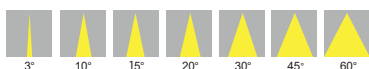

**LED WALL WASHER - 60W
WATER PROOF - IP65**

PRODUCT DESCRIPTION:

PURERENA LED Wall Washer Features:

- Private molding landscape & architectural lighting
- Die-cast aluminum housing
- UV Stabilized powder coated finish
- High efficiency, long life LEDs
- Versatile optics light distribution
- Silicon gaskets for IP66 protection

PICTURES: