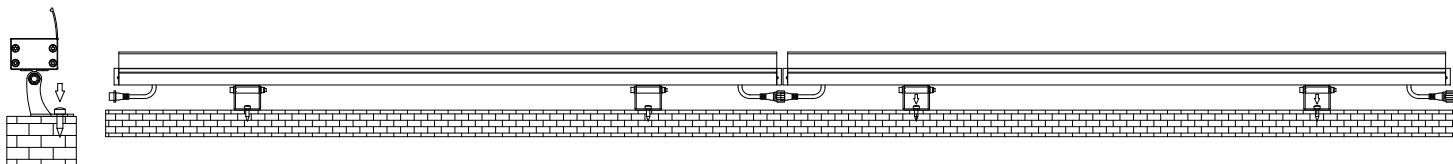

**LED WALL WASHER - 60W
WATER PROOF - IP65**

INSTALLATION ILLUSTRATION: