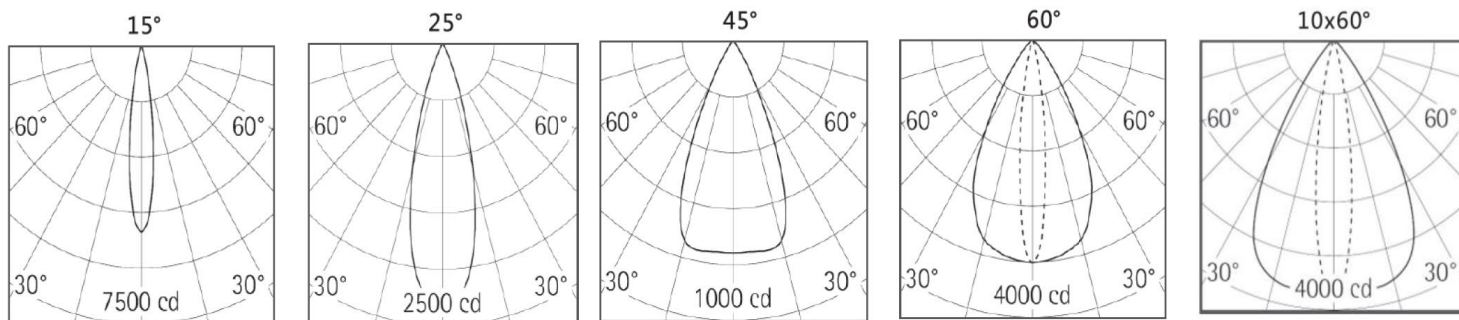

**LED WALL WASHER - 60W
WATER PROOF - IP65**

SPECIFICATIONS:

Physical Parameters

Housing	Extruded Aluminum	
Housing Painting	RAL9006 (customized available)	
Optics	PMMA lens	
Cover	Toughened Glass	
Installation	Surface Mount with Adjustable Bracket	
IP/IK Rating	IP66 / IK06	
Dimension	L1000*W56*H40mm (for body)	
Weight	2.9KG	
Cable (waterproof male & female connectors)	H05RN-F 2×1.0mm² (low voltage) H05RN-F 3×1.0mm² (high voltage)	H05RN-F 2×1.0+3×0.5mm² (RGBW 4in1 DMX512)
Certification	CB, CE, ROHS	
Working Temperature	-30~+45°C	
Storing Temperature.	-40~+60°C	
Warranty	3 / 5 Years	

Model	Wattage	Voltage	Control	CCT	LED	LED Qty	Lumen
5640 / 5640Z	60W	DC24V	ON/OFF	White	3535	24	4800LM
5640 / 5640Z	72W	DC24V	ON/OFF	White	3535	36	5760LM
5640 / 5640Z	72W	DC24V	DMX512	RGBW	3535	36	3960LM
5640 / 5640Z	96W	DC24V	DMX512	RGBW	3535	36	5280LM

AC240V need to be customized.

PHOTOMETRIC DATA: